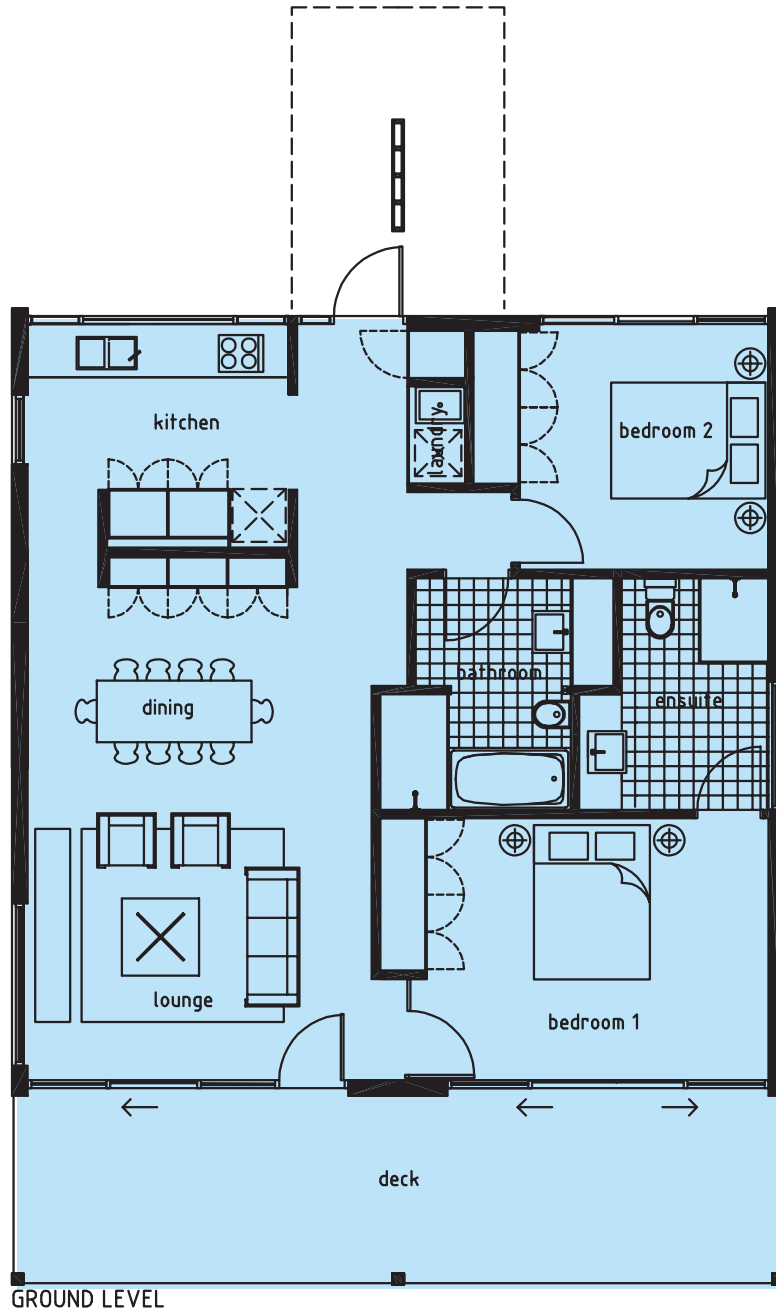

# 2 bedroom apartment

Internal area: 99m<sup>2</sup>  
Balcony/deck area: 26m<sup>2</sup>  
Total area: 125m<sup>2</sup>

WATER VIEW HOLIDAY APARTMENTS NOW SELLING.

Call (07) 5473 6503 to inspect today.

37 Noosa Drive, Noosa Heads.

## 2 bedroom apartment

Internal area: 99m<sup>2</sup>  
Balcony/deck area: 26m<sup>2</sup>  
Total area: 125m<sup>2</sup>

WATER VIEW HOLIDAY APARTMENTS NOW SELLING.

Call (07) 5473 6503 to inspect today.

37 Noosa Drive, Noosa Heads.